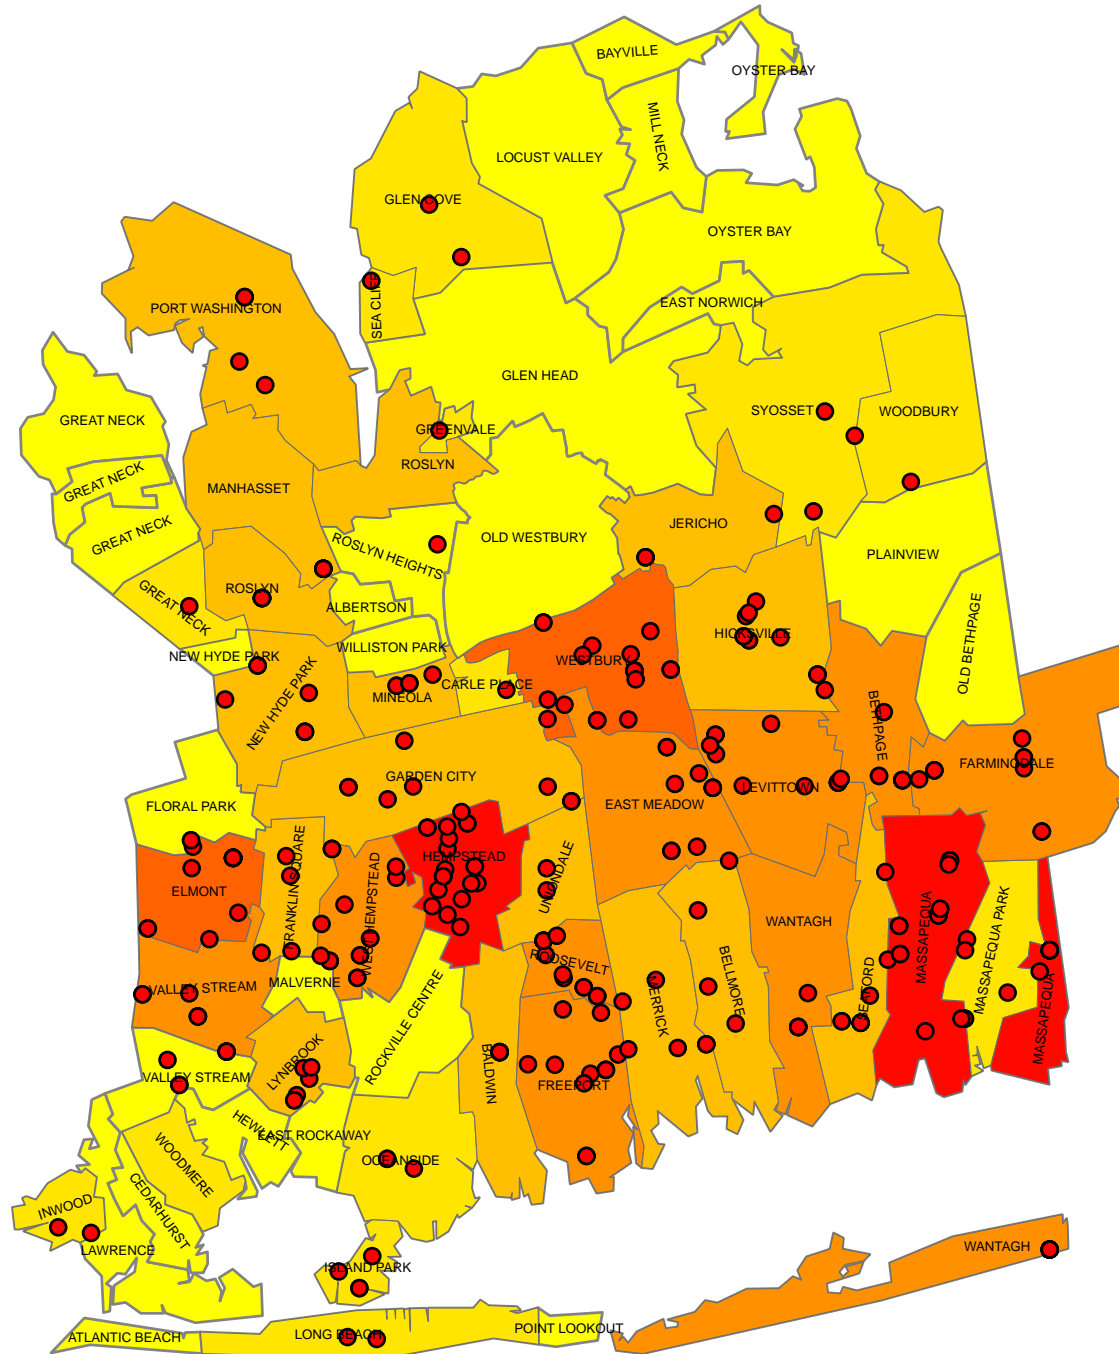

Nassau County Police Department Heroin Arrests

Year to Date as of November 18, 2009

Legend

- 1 - 3 arrests
- 4 - 9 arrests
- 10 - 16 arrests
- 17 - 22 arrests
- 23 - 32 arrests

DATE	Location	Town	Zip		Charges
14-Jan	Willis Ave	Mineola	11501	33 m/w	1 Poss 7th A/M
14-Jan	Willis Ave	Mineola	11501	44m/w	1 Poss 7th A/M
14-Jan	Underhill Rd.	Roosevelt	11575	47 m/b	1 Poss 7th A/M
14-Jan	Underhill Rd.	Roosevelt	11575	58 m/b	2B/F sale/poss
15-Jan	Needle La	Levittown	11756	24m/h	Warrant poss7th A/M
15-Jan	Mason St.	Hempstead	11550	61m/b	5B/F sales
15-Jan	Wantagh Ave	Levittown	11756	22m/w	1Poss 7th A/M
16-Jan	Wantagh Ave	Levittown	11756	40m/w	2B/Fsale poss
16-Jan	Penninsula Blvd	Hempstead	11550	59m/b	1 Poss 7th A/M
16-Jan	Penninsula Blvd	Hempstead	11550	45m/b	1 Poss 7th A/M
16-Jan	Penninsula Blvd	Hempstead	11550	47m/b	1 Poss 7th A/M
16-Jan	Marshall St.	Hempstead	11550	44m/b	2B/F sale poss
16-Jan	Penninsula Blvd	Hempstead	11550	49m/b	1 Poss 7th A/M
16-Jan	Penninsula Blvd	Hempstead	11550	40m/b	1Poss 7th A/M
16-Jan	Austin Blvd	Long Beach	11561	18m/w	2B/F sale poss
16-Jan	Suffolk Rd.	Island Park	11558	18m/w	2B/F sale poss
18-Jan	Champlain Ave	Lakeview	11552	37f/w	1 Poss 7th A/M
18-Jan	Hempstead Tpke	Elmont	11003	41f/w	Warrant Poss 7th
19-Jan	Champlian Ave	Lakeview	11552	44m/w	2B/F sale poss (crack cocaine)
19-Jan	Grand Ave	Baldwin	11510	21m/w	2B/F sale poss
19-Jan	Henry St.	Hempstead	11550	49m/b	2B/F sale poss
20-Jan	Sunrise Highway	Massapequa	11758	26m/h	4B/F sale poss
21-Jan	Main St.	Hempstead	11550	57m/b	1C/F sale
21-Jan	Walnut St.	Long Beach	11561	54m/w	1C/F sale
21-Jan	Clark Ave	Massapequa	11758	58m/w	1Poss 7th A/M
21-Jan	Broadway	Massapequa	11758	20m/b	7B/F sale poss
21-Jan	Ontario St.	Massapequa	11758	26m/w	1 Poss 7th A/M
21-Jan	Ontario St.	Massapequa	11758	25f/w	1 Poss 7th A/M
21-Jan	Vonhuenfield Ave	Massapequa	11758	25m/w	2B/F sale poss
22-Jan	Atlantic Ave	Lynbrook	11563	53f/w	4B/Fsale poss
22-Jan	Sunrise Highway	Massapequa	11758	26m/h	9F A-1sale
22-Jan	Sunrise Highway	Massapequa	11758	23m/h	3F A-1 sale
22-Jan	Sunrise Highway	Massapequa	11758	25mh	4F 1M A-1 sale
23-Jan	Grand Avenue	Baldwin	11510	26m/h	10F A-2 sale
23-Jan	Grand Avenue	Baldwin	11510	21m/h	4B/F sale poss
23-Jan	Queens	Queens		23m/h	6B/F sale poss
23-Jan	Grand Avenue	Baldwin	11510	21m/h	4B/F sale poss
24-Jan	Stewart Avenue	Hempstead	11550	46m/b	1B/F poss to sell
24-Jan	Stewart Avenue	Hempstead	11550	46m/b	1B/F poss to sell
24-Jan	Suffolk County			23m/b	4F A-2 sale poss
26-Jan	Connecticut Ave	Massapequa	11758	26m/h	1 Poss 7th A/M
26-Jan	Connecticut Ave	Massapequa	11758	26m/h	1 Poss 7th A/M